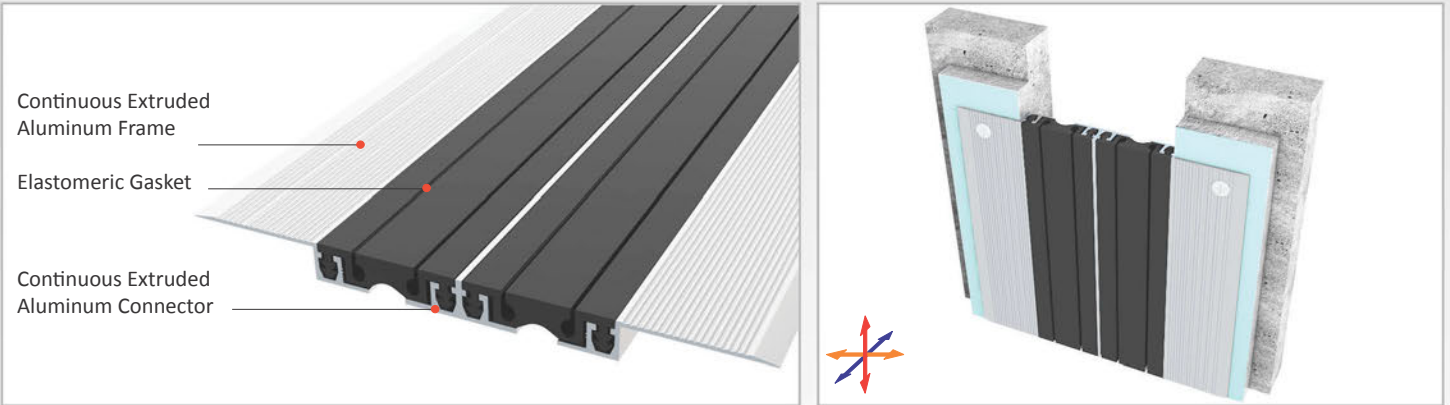

AS U122 surface mounted profile can easily be installed by means of screws to all types of wall & ceiling. Push-down elastomeric gasket can be changed without demounting the profile. Profiles up to 80 mm gap are manufactured with single gasket while the wider ones are with double gaskets joined with a connector profile. For some gaps, profile is able to be applied with floor type AS U222 and this dual application brings in a decorative aspect.

- Application Areas** : Indoor / Wall & Ceiling
- Ideal for** : Shopping Malls, Residences, Hospitals, Hotels, Commercial & Public Buildings etc.
- Material** : Mill Finish Aluminum (Anodizing optional), EPDM (Only in Black Color) or TPE Gasket
- Aluminum Alloy** : 6063 AA-USA / EN AW 6063
- Optional Supplies** : Fire Barrier, Waterproof EPDM membrane

* Visuals are representative and the profile configuration may differ depending on the characteristics requested.

LOCATION	MODEL	GAP (Fb) mm	HEIGHT (H) MM	OVERALL WIDTH (B) mm	VISIBLE WIDTH (S) mm	MOVEMENT (W) mm	LOAD CAPACITY	STANDARD LENGTH (mt)
Wall to Wall	AS U122-030	30	15	119	119	± 5	N/A	3
	AS U122-050	50	15	139	139	± 7	N/A	3
	AS U122-080	80	15	169	169	± 10	N/A	3
	AS U122-100	105	15	189	189	± 14	N/A	3
	AS U122-150	150	15	239	239	± 20	N/A	3
	AS U122 L-050	50	15	139	139	+16 / -8	N/A	3
	AS U122 L-080	80	15	169	169	± 20	N/A	3
	AS U122 L-100	100	15	189	189	+30 / -20	N/A	3

Note: Please ask for different sizes

Profil No Profile Number	AS U122 100	AS U122 100K
Fb (mm)	100	100
H (mm) yaklaşık approx.	15	15
W± (mm) yaklaşık approx.	±14	±14
Renk Color	Alüminyum: Natürel, Fitiller: Siyah, gri, diğer Aluminum: Natural, Inserts: Black, grey, others	
Malzeme Material	Alüminyum, EPDM Kauçuk(siyah), Termoplastik Kauçuk (gri ve diğer) Aluminum, EPDM Rubber(black), Thermoplastic Rubber (grey and others)	
Standart Uzunluk Standard Length	3	