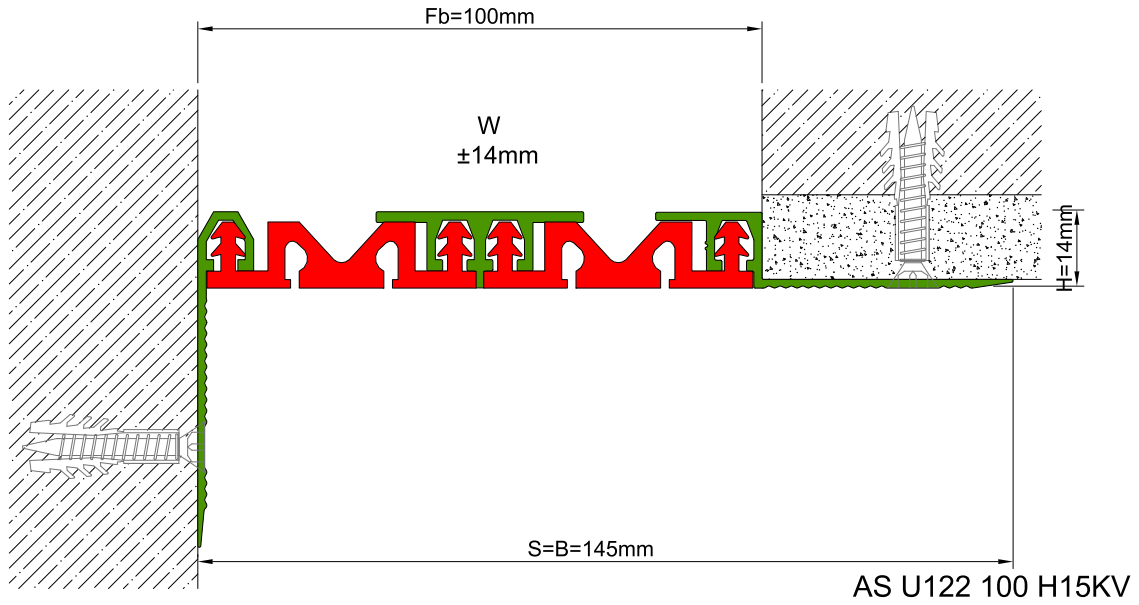

AS U122 surface mounted profile can easily be installed by means of screws to all types of wall & ceiling. Push-down elastomeric gasket can be changed without demounting the profile. Profiles up to 80 mm gap are manufactured with single gasket while the wider ones are with double gaskets joined with a connector profile. For some gaps, profile is able to be applied with floor type AS U222 and this dual application brings in a decorative aspect.

* Visuals are representative and the profile configuration may differ depending on the characteristics requested.

LOCATION	MODEL	GAP (Fb) mm	HEIGHT (H) MM	OVERALL WIDTH (B) mm	VISIBLE WIDTH (S) mm	MOVEMENT (W) mm	LOAD CAPACITY	STANDARD LENGTH (mt)
Wall to Wall	AS U122-030	30	15	119	119	± 5	N/A	3
	AS U122-050	50	15	139	139	± 7	N/A	3
	AS U122-080	80	15	169	169	± 10	N/A	3
	AS U122-100	105	15	189	189	± 14	N/A	3
	AS U122-150	150	15	239	239	± 20	N/A	3
	AS U122 L-050	50	15	139	139	+16 / -8	N/A	3
	AS U122 L-080	80	15	169	169	± 20	N/A	3
	AS U122 L-100	100	15	189	189	+30 / -20	N/A	3

Note: Please ask for different sizes

Profil No Profile Number	AS U122 100	AS U122 100K
Fb (mm)	100	100
H (mm) yaklaşık approx.	15	15
W± (mm) yaklaşık approx.	±14	±14
Renk Color	Alüminyum: Natürel, Fitiller: Siyah, gri, diğer Aluminum: Natural, Inserts: Black, grey, others	
Malzeme Material	Alüminyum, EPDM Kauçuk(siyah), Termoplastik Kauçuk (gri ve diğer) Aluminum, EPDM Rubber(black), Thermoplastic Rubber (grey and others)	
Standart Uzunluk Standard Length	3	