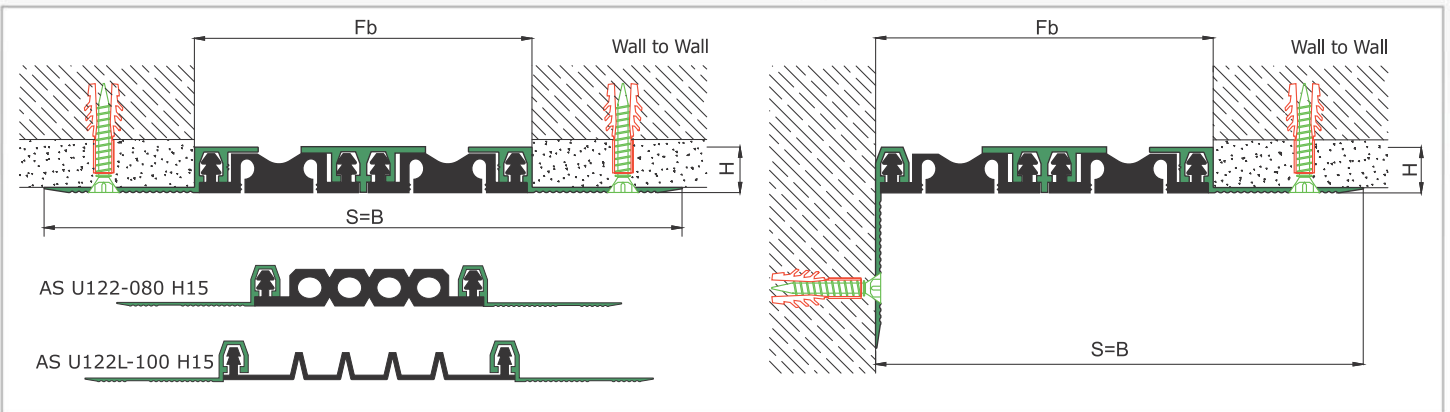

AS U122 surface mounted profile can easily be installed by means of screws to all types of wall & ceiling. Push-down elastomeric gasket can be changed without demounting the profile. Profiles up to 80 mm gap are manufactured with single gasket while the wider ones are with double gaskets joined with a connector profile. For some gaps, profile is able to be applied with floor type AS U222 and this dual application brings in a decorative aspect.

- Application Areas** : Indoor / Wall & Ceiling
- Ideal for** : Shopping Malls, Residences, Hospitals, Hotels, Commercial & Public Buildings etc.
- Material** : Mill Finish Aluminum (Anodizing optional), EPDM (Only in Black Color) or TPE Gasket
- Aluminum Alloy** : 6063 AA-USA / EN AW 6063
- Optional Supplies** : Fire Barrier, Waterproof EPDM membrane

* Visuals are representative and the profile configuration may differ depending on the characteristics requested.

LOCATION	MODEL	GAP (Fb) mm	HEIGHT (H) MM	OVERALL WIDTH (B) mm	VISIBLE WIDTH (S) mm	MOVEMENT (W) mm	LOAD CAPACITY	STANDARD LENGTH (mt)
Wall to Wall	AS U122-030	30	15	119	119	± 5	N/A	3
	AS U122-050	50	15	139	139	± 7	N/A	3
	AS U122-080	80	15	169	169	± 10	N/A	3
	AS U122-100	105	15	189	189	± 14	N/A	3
	AS U122-150	150	15	239	239	± 20	N/A	3
	AS U122 L-050	50	15	139	139	+16 / -8	N/A	3
	AS U122 L-080	80	15	169	169	± 20	N/A	3
	AS U122 L-100	100	15	189	189	+30 / -20	N/A	3

Note: Please ask for different sizes

Profil No Profile Number	AS U122 100	AS U122 100K
Fb (mm)	100	100
H (mm) yaklaşık approx.	15	15
W± (mm) yaklaşık approx.	±14	±14
Renk Color	Alüminyum: Natürel, Fitiller: Siyah, gri, diğer Aluminum: Natural, Inserts: Black, grey, others	
Malzeme Material	Alüminyum, EPDM Kauçuk(siyah), Termoplastik Kauçuk (gri ve diğer) Aluminum, EPDM Rubber(black), Thermoplastic Rubber (grey and others)	
Standart Uzunluk Standard Length	3	