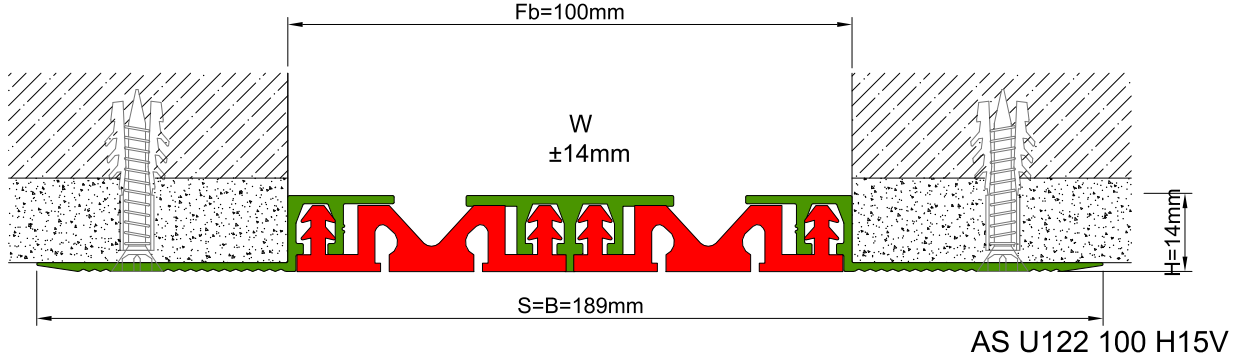

AS U122 surface mounted profile can easily be installed by means of screws to all types of wall & ceiling. Push-down elastomeric gasket can be changed without demounting the profile. Profiles up to 80 mm gap are manufactured with single gasket while the wider ones are with double gaskets joined with a connector profile. For some gaps, profile is able to be applied with floor type AS U222 and this dual application brings in a decorative aspect.

- Application Areas** : Indoor / Wall & Ceiling
- Ideal for** : Shopping Malls, Residences, Hospitals, Hotels, Commercial & Public Buildings etc.
- Material** : Mill Finish Aluminum (Anodizing optional), EPDM (Only in Black Color) or TPE Gasket
- Aluminum Alloy** : 6063 AA-USA / EN AW 6063
- Optional Supplies** : Fire Barrier, Waterproof EPDM membrane

* Visuals are representative and the profile configuration may differ depending on the characteristics requested.

LOCATION	MODEL	GAP (Fb) mm	HEIGHT (H) MM	OVERALL WIDTH (B) mm	VISIBLE WIDTH (S) mm	MOVEMENT (W) mm	LOAD CAPACITY	STANDARD LENGTH (mt)
Wall to Wall	AS U122-030	30	15	119	119	± 5	N/A	3
	AS U122-050	50	15	139	139	± 7	N/A	3
	AS U122-080	80	15	169	169	± 10	N/A	3
	AS U122-100	105	15	189	189	± 14	N/A	3
	AS U122-150	150	15	239	239	± 20	N/A	3
	AS U122 L-050	50	15	139	139	+16 / -8	N/A	3
	AS U122 L-080	80	15	169	169	± 20	N/A	3
	AS U122 L-100	100	15	189	189	+30 / -20	N/A	3

Note: Please ask for different sizes

Profil No Profile Number	AS U122 100	AS U122 100K
Fb (mm)	100	100
H (mm) yaklaşık approx.	15	15
W± (mm) yaklaşık approx.	±14	±14
Renk Color	Alüminyum: Natürel, Fitiller: Siyah, gri, diğer Aluminum: Natural, Inserts: Black, grey, others	
Malzeme Material	Alüminyum, EPDM Kauçuk(siyah), Termoplastik Kauçuk (gri ve diğer) Aluminum, EPDM Rubber(black), Thermoplastic Rubber (grey and others)	
Standart Uzunluk Standard Length	3	